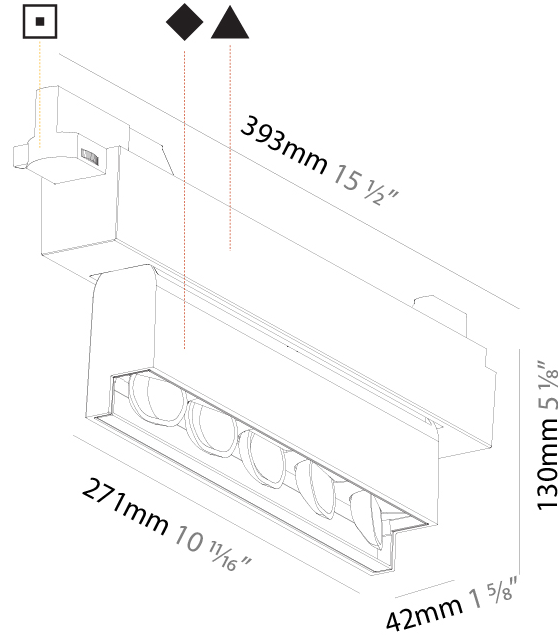

OPTICAL

Adjustability: Tilt 15°

RATINGS AND CERTIFICATIONS

Certified By: Certified for North American Standards
 IP rating: IP20

MAGIQ WALLWASH PLUS TRACK

A3T065-

PROJECT _____

TYPE _____